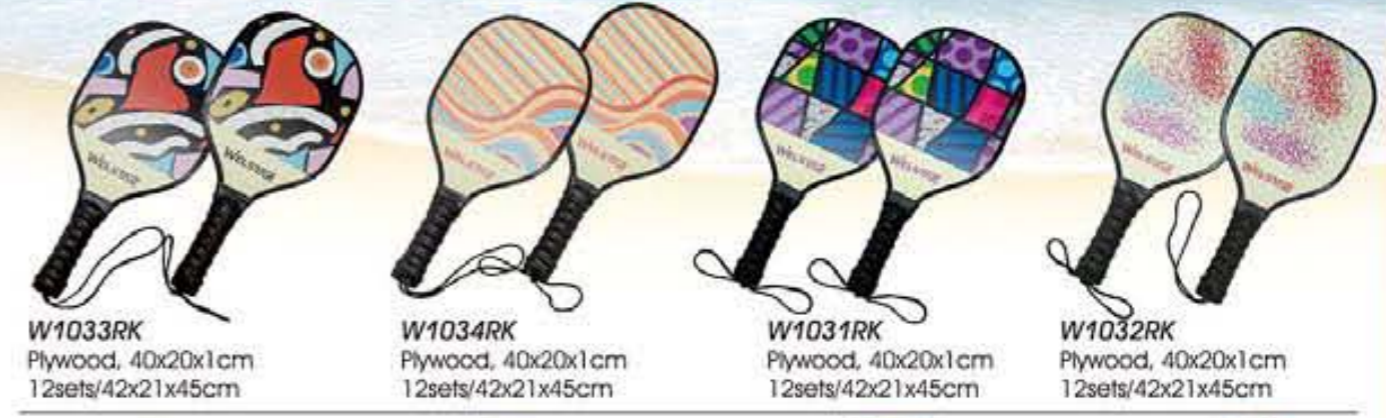

Serie Juegos

Juegos de Playa

Material: MDF, Plywood
Size: 33x19x0.5cm, 50sets/ctn, 40x35x34cm; 38x24x0.6cm, 25sets/ctn, 48x24.5x38.5cm; 38x24x0.8cm, 25sets/ctn, 48x24.5x38.5cm